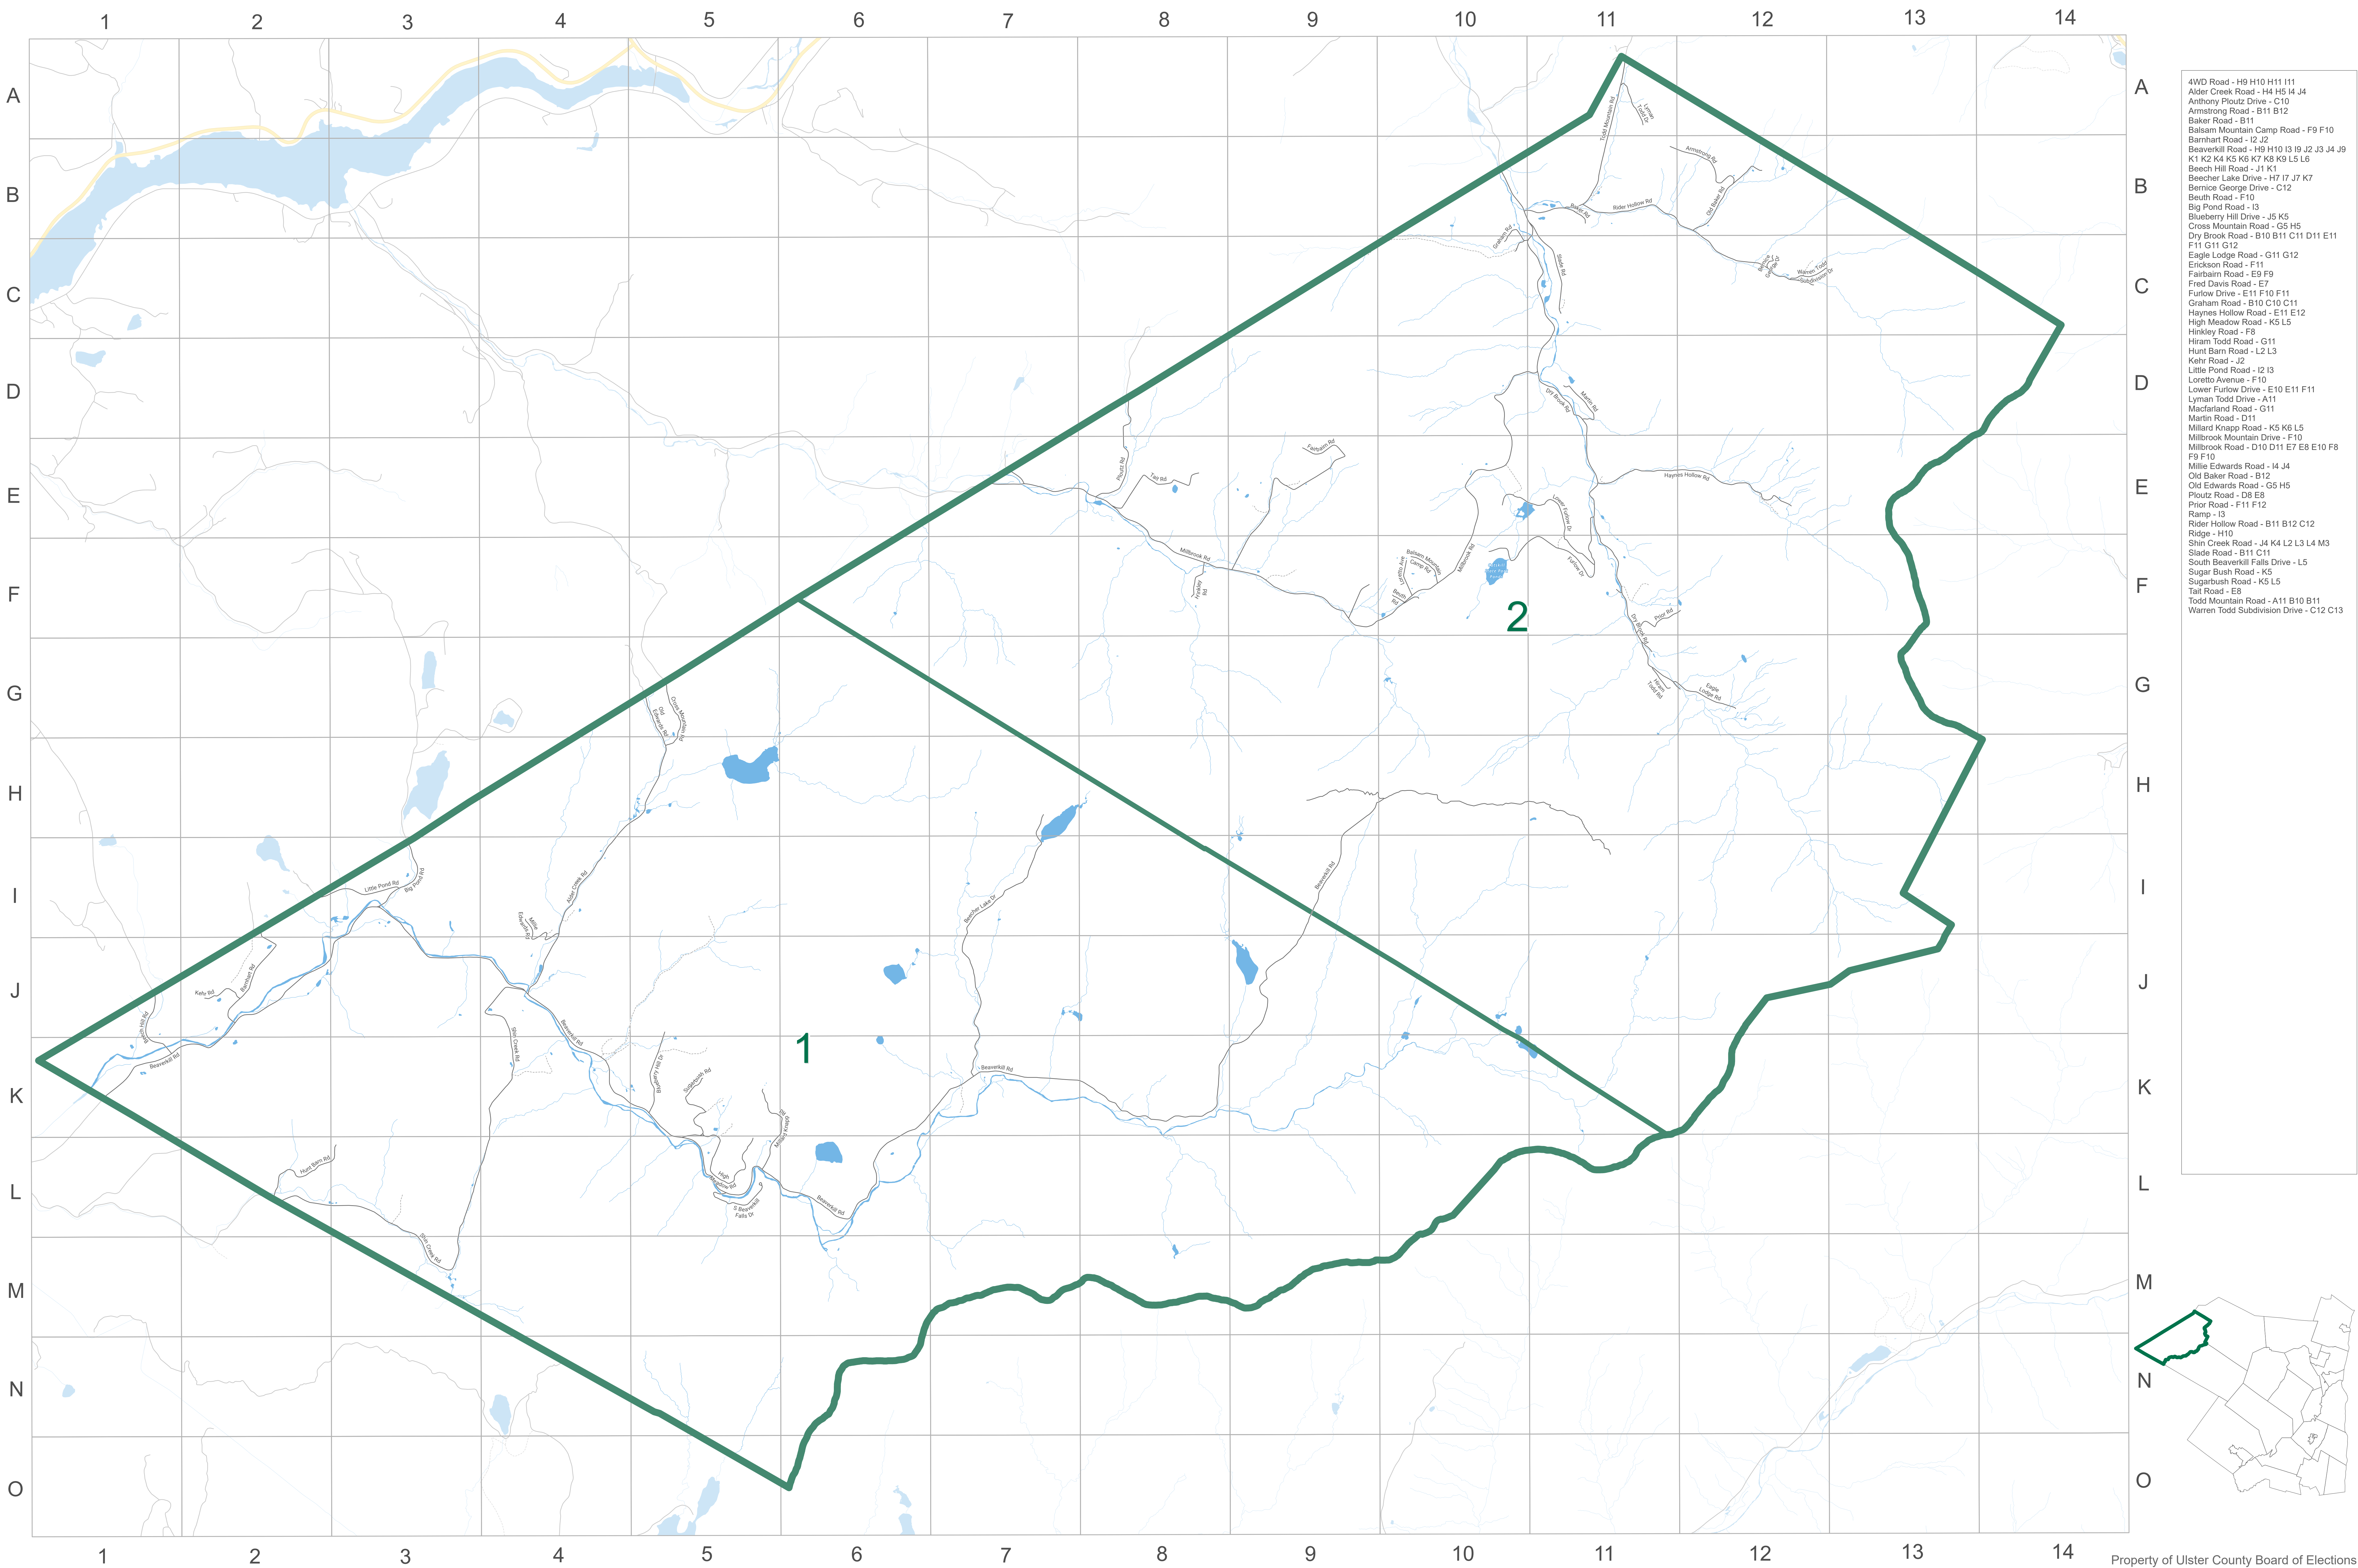

2022 Town of Hardenburgh Election Districts

- 4WD Road - H9 H10 H11 I11
- Alder Creek Road - H4 H5 I4 J4
- Anthony Ploutz Drive - C10
- Armstrong Road - B11 B12
- Baker Road - B11
- Balsam Mountain Camp Road - F9 F10
- Barnhart Road - I2 J2
- Beaverkill Road - H9 H10 I3 I9 J2 J3 J4 J9
- K1 K2 K4 K5 K6 K7 K8 K9 L5 L6
- Beech Hill Road - J1 K1
- Beecher Lake Drive - H7 I7 J7 K7
- Bernice George Drive - C12
- Beuth Road - F10
- Big Pond Road - I3
- Blueberry Hill Drive - J5 K5
- Cross Mountain Road - G5 H5
- Dry Brook Road - B10 B11 C11 D11 E11
- F11 G11 G12
- Eagle Lodge Road - G11 G12
- Erickson Road - F11
- Fairbairn Road - E9 F9
- Fred Davis Road - E7
- Furrow Drive - E11 F10 F11
- Graham Road - B10 C10 C11
- Haynes Hollow Road - E11 E12
- High Meadow Road - K5 L5
- Hinkley Road - F8
- Hiram Todd Road - G11
- Hunt Barn Road - L2 L3
- Kahr Road - J2
- Little Pond Road - I2 I3
- Loretto Avenue - F10
- Lower Furrow Drive - E10 E11 F11
- Lyman Todd Drive - A11
- Macfarland Road - G11
- Martin Road - D11
- Millard Knapp Road - K5 K6 L5
- Millbrook Mountain Drive - F10
- Millbrook Road - D10 D11 E7 E8 E10 F8
- F9 F10
- Millie Edwards Road - I4 J4
- Old Baker Road - B12
- Old Edwards Road - G5 H5
- Ploutz Road - D8 E9
- Prior Road - F11 F12
- Ramp - I3
- Rider Hollow Road - B11 B12 C12
- Ridge - H10
- Shin Creek Road - J4 K4 L2 L3 L4 M3
- Slade Road - B11 C11
- South Beaverkill Falls Drive - L5
- Sugar Bush Road - K5
- Sugarbush Road - K5 L5
- Tail Road - E9
- Todd Mountain Road - A11 B10 B11
- Warren Todd Subdivision Drive - C12 C13